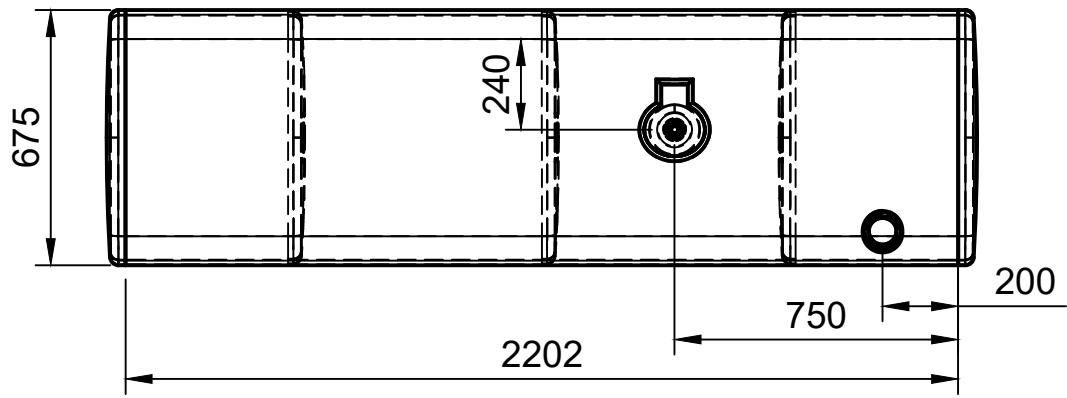

A (1:10)

1/2" MALE-FEMALE TREAD

DAF OEM : 1949903 - 1733904

 KOCAELİ METAL DEPO +902623711442-46 gokhan.tunali@kmd.com.tr www.kmd.com.tr	TITLE: 575X675X2302 DAF FUEL TANK		
	PRODUCT CODE: 5867230201	DATE:	LITER: 800 L
DRAWN :	MATERIAL:		
APPROVED:	WEIGHT :	DWG NO:	
CUSTOMER:	SCALE : 1:20	SHEET 1 OF 1	A4